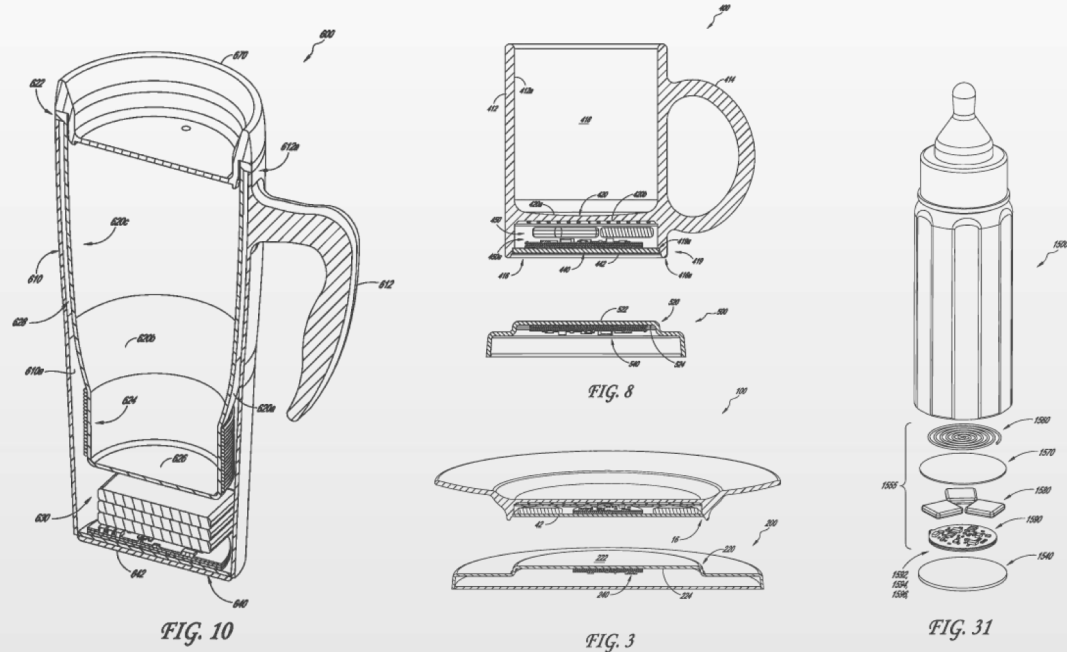

We are built on the foundation of patents and IP

Since 2010, we've been building a powerful worldwide patent portfolio covering our temperature control technology.

Ember's international patent portfolio includes over 30 granted patents and reaches into many important regions of the world including:

- United States
- China
- Australia
- South Korea
- Japan
- Singapore
- European Union
- Switzerland
- Norway
- Canada