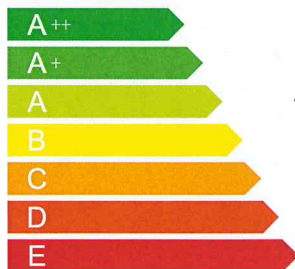

ENERG Y IJA
енергия · ενέργεια IE IA

INOVIDA® KH 60 Free 01 C (S)

A

30
kWh/annum

Icon of a three-leaf plant inside a circle, representing energy saving. Below it is the text "A B C D E F G".

Icon of a light bulb, representing energy saving. Below it is the text "A B C D E F G".

Icon of water droplets falling from a pipe, representing water saving. Below it is the text "A B C D E F G".

Icon of a speaker, representing sound power level. Below it is the text "68dB(A)".

65/2014

3ET0080