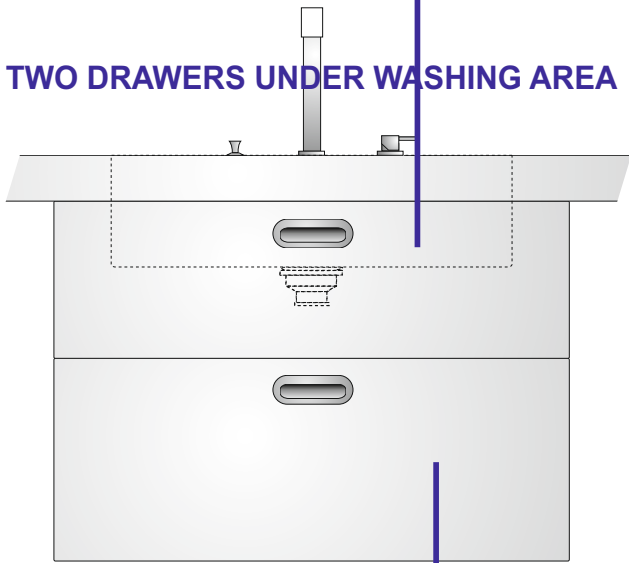

**TWO DRAWERS  
+ INNER DRAWER FOR CUTLERY**

First Drawer  
FREE FOR TABLE CLOTHS, GLASSES, ETC.

Second Drawer  
FREE FOR PLATES, PANS, ECT.

First Drawer  
FREE FOR PLATES, PANS, ECT.

**TWO DRAWERS**

Second Drawer  
FREE FOR PLATES, PANS, ECT.

First Drawer  
Shaped for small cleaning accessories

TWO DRAWERS UNDER WASHING AREA

Second Drawer  
Equipped with stainless steel containers for waste  
and with space for cleaning products